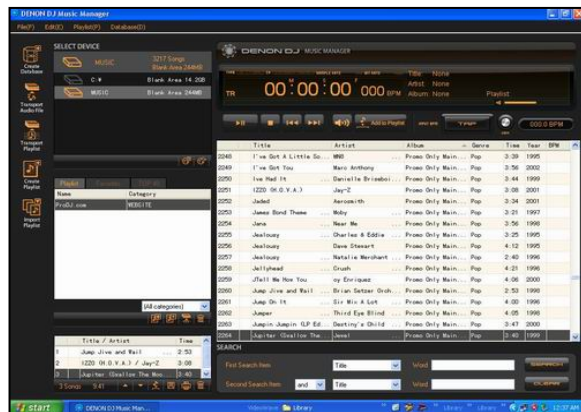

Denon DJ Music Manager Computer Software

Features

1. PC Compatible *limited features
   - Builds database, Edit & Delete files from various drives
   - Create, Edit & Import Playlists (.xml / .m3u)
   - Edit ID3 Tag information (.mp3 / .wav)
   - Auto calculates the BPM and saves directly to the file (.mp3 / .wav)
   - Built-In Audio Player to preview Database files from any location
   - Prints Playlists for clients
2. *Specifications subject to change without notice